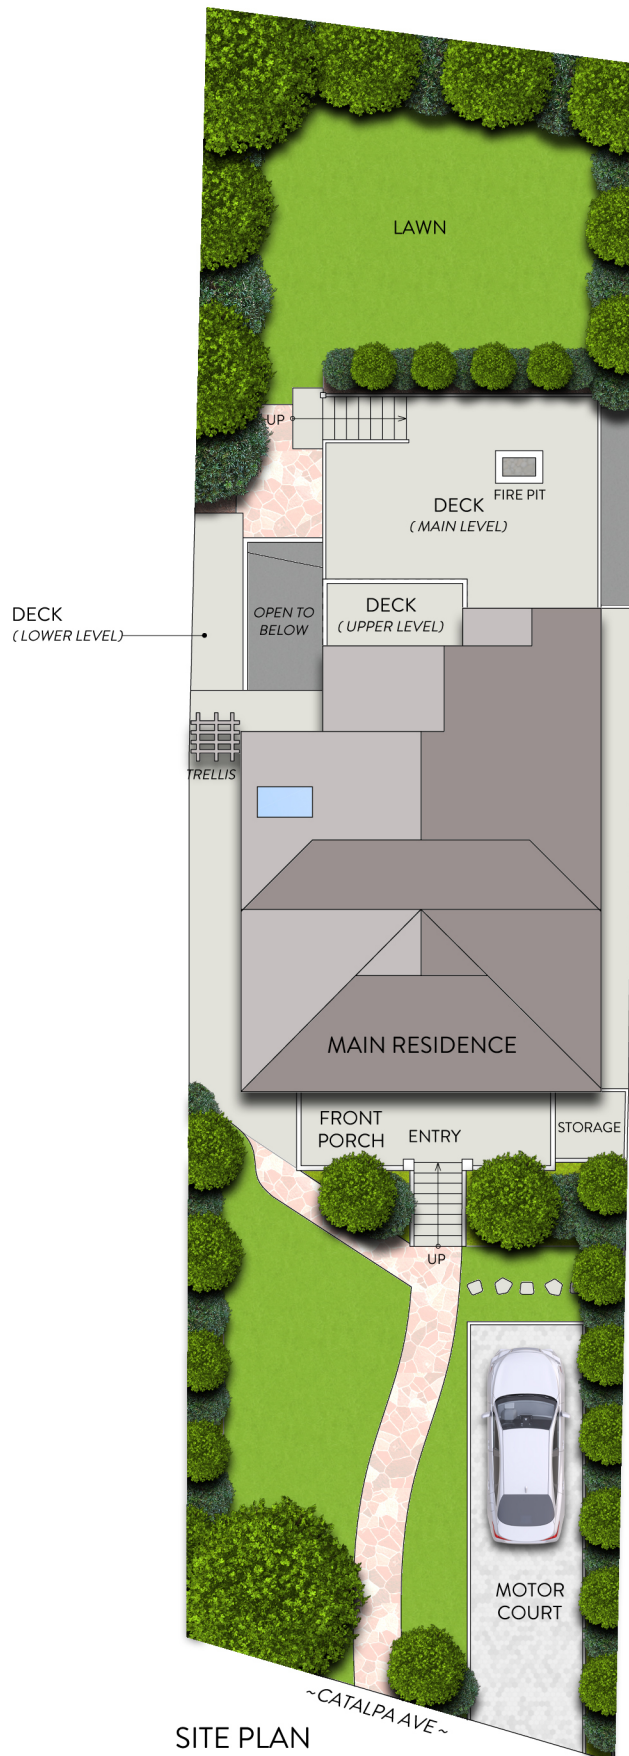

# 44 Catalpa Ave, Mill Valley

3 Bedrooms | 2 Bathrooms | 1,530 Sq. Ft.

Total Finished Floor Area  
Square Footage: 1,530 SQ FT

Above-Grade: 1,530 SQ FT Below-Grade: N/A  
+Additional 620 SQ FT Mech/Storage on Lower Level

+Additional 720 SQ FT Non-Living Space (Deck/Stairs)

Measured per **ANSI** Standard Z765-2021.

Total Finished & Unfinished Floor Area SQ FT: 2,870 SQ FT

# 44 Catalpa Ave, Mill Valley

3 Bedrooms | 2 Bathrooms | 1,530 Sq. Ft.

SITE PLAN