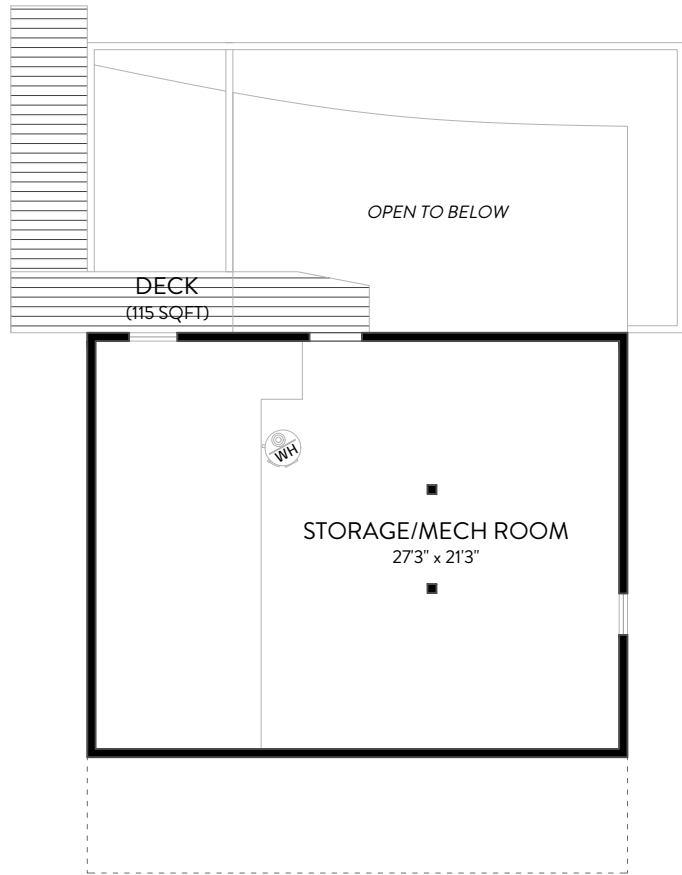

# 44 Catalpa Ave, Mill Valley

3 Bedrooms | 2 Bathrooms | 1,530 Sq. Ft.

Total Finished Floor Area  
Square Footage: 1,530 SQ FT

Above-Grade: 1,530 SQ FT Below-Grade: N/A  
+Additional 620 SQ FT Mech/Storage on Lower Level

+Additional 720 SQ FT Non-Living Space (Deck/Stairs)

Measured per **ANSI** Standard Z765-2021.

Total Finished & Unfinished Floor Area SQ FT: 2,870 SQ FT

# 44 Catalpa Ave, Mill Valley

3 Bedrooms | 2 Bathrooms | 1,530 Sq. Ft.

SITE PLAN