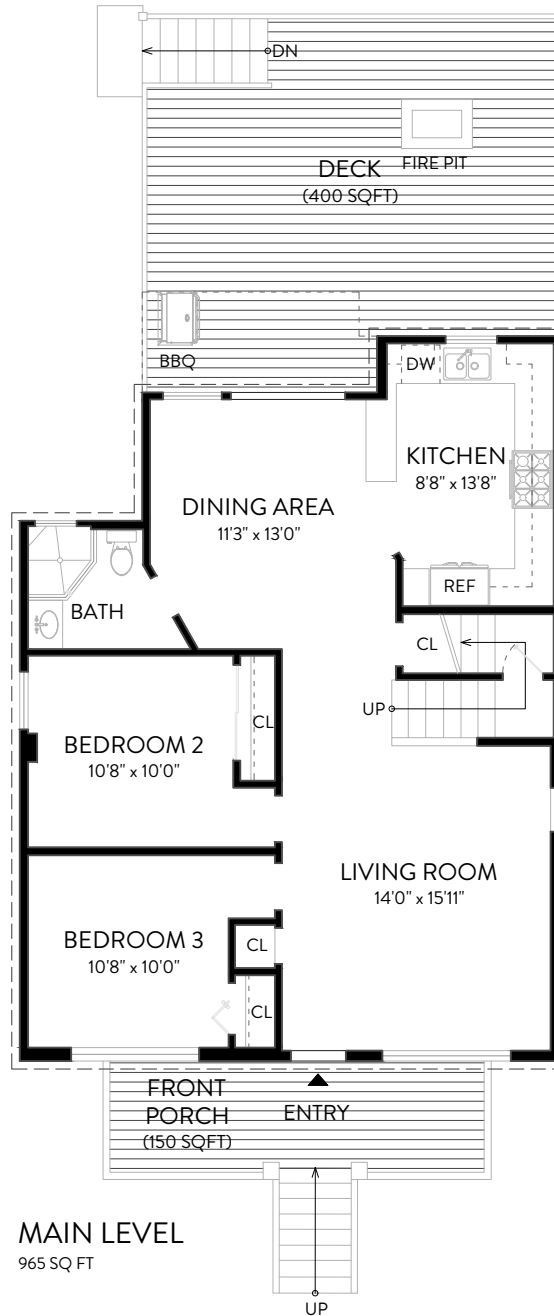

# 44 Catalpa Ave, Mill Valley

3 Bedrooms | 2 Bathrooms | 1,530 Sq. Ft.

Total Finished Floor Area  
Square Footage: 1,530 SQ FT

Above-Grade: 1,530 SQ FT Below-Grade: N/A  
+Additional 620 SQ FT Mech/Storage on Lower Level

+Additional 720 SQ FT Non-Living Space (Deck/Stairs)

Measured per **ANSI** Standard Z765-2021.

Total Finished & Unfinished Floor Area SQ FT: 2,870 SQ FT

# 44 Catalpa Ave, Mill Valley

3 Bedrooms | 2 Bathrooms | 1,530 Sq. Ft.

SITE PLAN