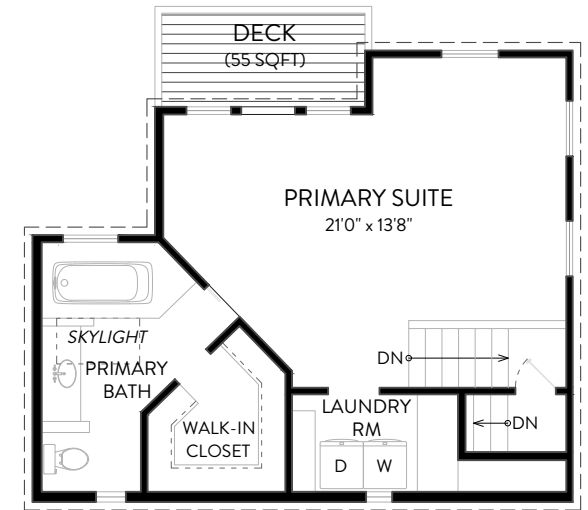

# 44 Catalpa Ave, Mill Valley

3 Bedrooms | 2 Bathrooms | 1,530 Sq. Ft.

Total Finished Floor Area  
Square Footage: 1,530 SQ FT

Above-Grade: 1,530 SQ FT Below-Grade: N/A  
+Additional 620 SQ FT Mech/Storage on Lower Level

+Additional 720 SQ FT Non-Living Space (Deck/Stairs)

Measured per **ANSI** Standard Z765-2021.

Total Finished & Unfinished Floor Area SQ FT: 2,870 SQ FT

# 44 Catalpa Ave, Mill Valley

3 Bedrooms | 2 Bathrooms | 1,530 Sq. Ft.

SITE PLAN